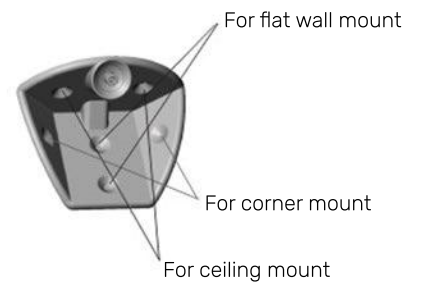

## c.Red | Hardwired Motion Sensor

**The cRed is a pet friendly dual detection infrared detector with a lifetime guarantee that may be installed on any alarm panel.**

**FEATURES:**

- Detection Range: 23m
- Detection Angle: 94 deg
- Sensitivity adjustment
- Pulse count selection
- Input surge protection
- 90 minute activation memory
- Airtight pyro sensor sealing
- Internal tamper switch
- Dual element pyro sensor

## c.Red | Wireless Motion Sensor

**The c.Red WLB is a wireless indoor passive infrared detector running on a single 9V battery.**

**FEATURES:**

- Detection Range: 23m
- Detection Angle: 94 deg
- Sensitivity adjustment
- Pet setting
- Airtight pyro sensor sealing
- Dual element pyro sensor
- External input trigger
- 403 & 433Mhz models available
- Insect / corrosion protection on PCB